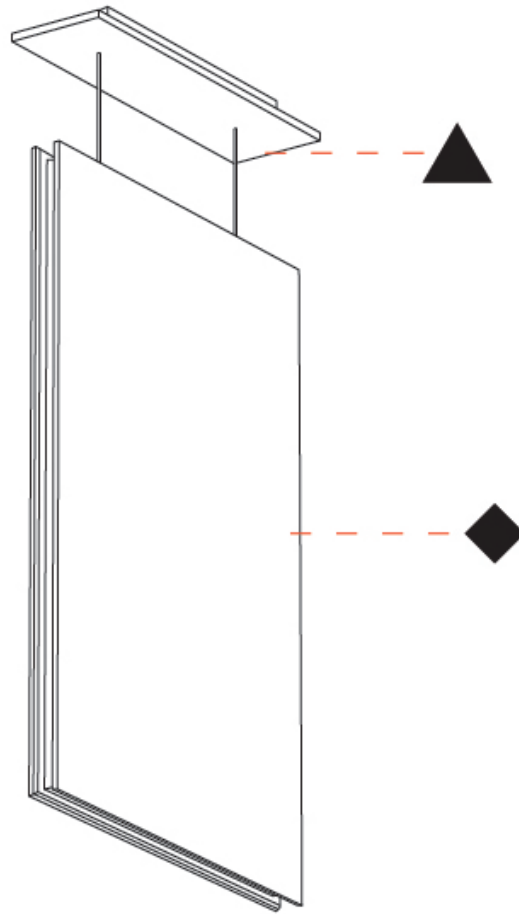

A300918-

PROJECT

TYPE

SPECIFIER

QUANTITY

DATE

A