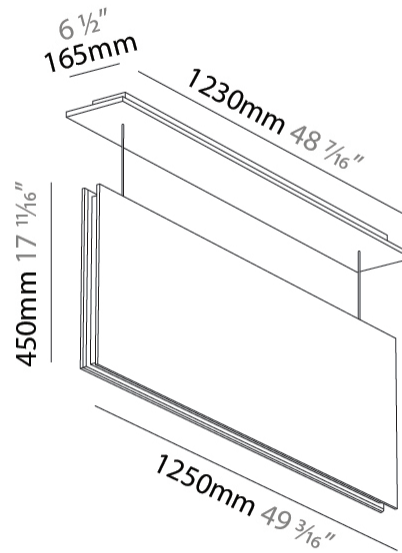

A300915-

base number   LED Dimming   Color Temperature   Acoustic Options   Acoustic Options   Cable Length

1. To build a product code in our configurator select the specify button on the base model # product page
2. To build a manual product code on this datasheet choose from the options listed below in blue font and add the suffix to the base model #

GENERAL

Series: Lullaby
Partner: Prolicht
Division: Architectural
Installation: Suspension
Product Type: Acoustic
Mounting Location: Ceiling
Light Distribution: Direct

PHYSICAL

Shape: Rectangle
Length (mm): 1250
Length (in): 49 ⁷/₁₆
Width (mm): 50
Width (in): 1 ¹⁵/₁₆
Height (mm): 450
Height (in): 17 ¹¹/₁₆
Acoustic Finish: SFW / CYW / SEE / SYN / MTS / PMB / TTN / CYB / STO / DPE / BES / SHB / ARE / ANE / VRD / CRF
Fixture Material: Aluminum
Primary Material: Acoustic
[Cable Details: 2000mm / 6000mm Transparent Cable](#)

ELECTRICAL

Lamp Type: LED
Input Wattage (W): 26
Total Output Wattage (W): 23.7
[Dimming: Non-Dimmable / 0-10V Dimming](#)
Driver Included: Yes
Driver Location: Integrated
Driver Type: Constant Current - Universal
Driver Class: Class 2
Input Voltage (V): 120 - 277

LED

[Color Temperature (°K): 2700 / 3000 / 3500 / 4000](#)
Max. Delivered Lumen (lm): 3432 / 3482 / 3515 / 3582
Nominal Lumen (lm): 4100 / 4160 / 4200 / 4280
CRI: >90 CRI
Lamp Life (hrs): 80000

OPTICAL

Beam Angle: 80

RATINGS AND CERTIFICATIONS

Certified By: Certified for North American Standards
IP rating: IP20